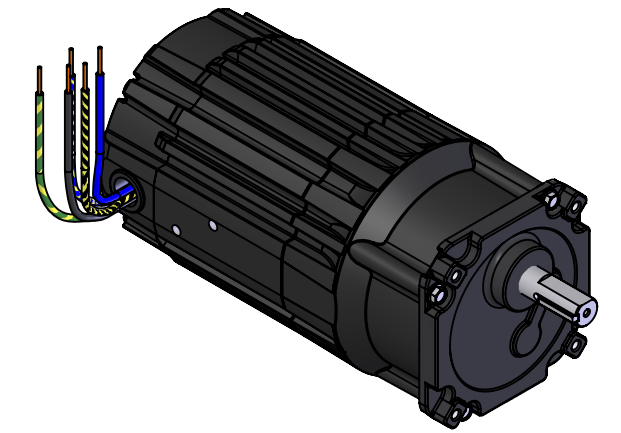

BODINE ELECTRIC COMPANY

PART NO./REV:	INFM0192	A
DESCRIPTION:	GEARMOTOR 34R6BE-Z2	
SHEET:	1/1	UNLESS OTHERWISE SPECIFIED:
SCALE:	1:2	UNITS ARE IN INCHES [mm]
		TOLERANCES: .XX:±.01 .XXX:±.005
B		ANGLES: X°:±3° X.X°:±0.5°

REPRESENTATIVE OF MODEL NUMBER(S):
2227 2228