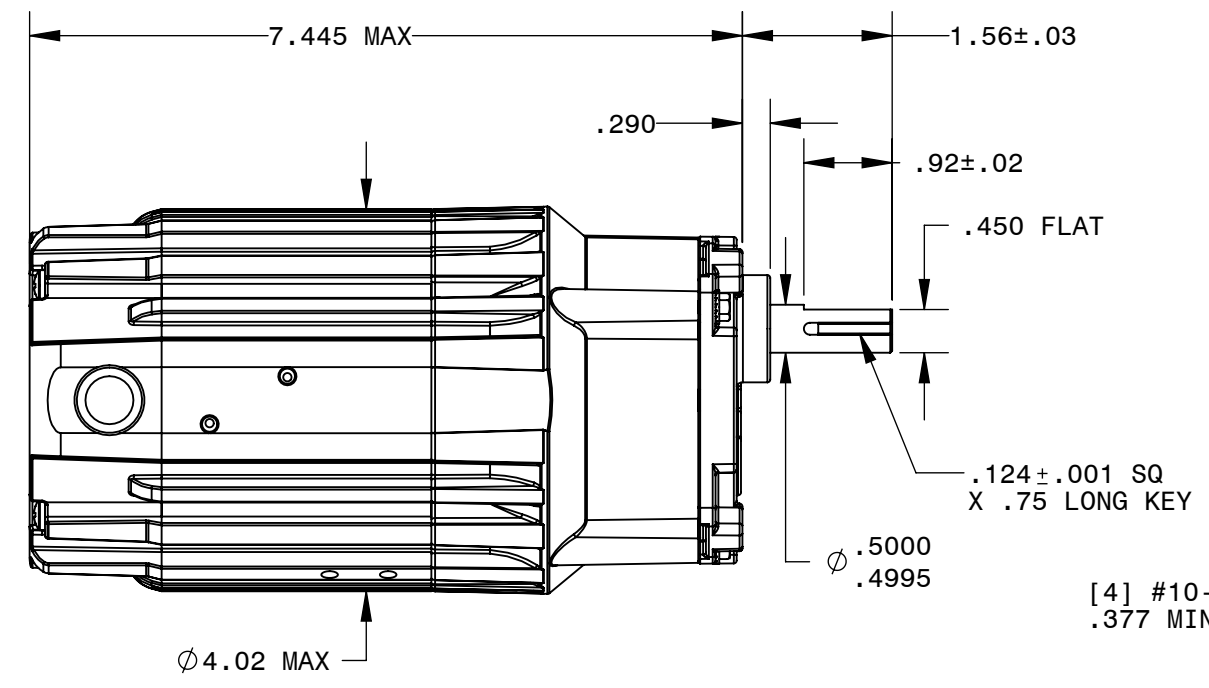

BODINE ELECTRIC COMPANY

PART NO./REV:	INFM0192	A
DESCRIPTION:	GEARMOTOR 34R6BE-Z2	
SHEET:	1/1	UNLESS OTHERWISE SPECIFIED:
SCALE:	1:2	UNITS ARE IN INCHES [mm]
		TOLERANCES: .XX:±.01 .XXX:±.005
B		ANGLES: X°:±3° X.X°:±0.5°

REPRESENTATIVE OF MODEL NUMBER(S):
2227 2228