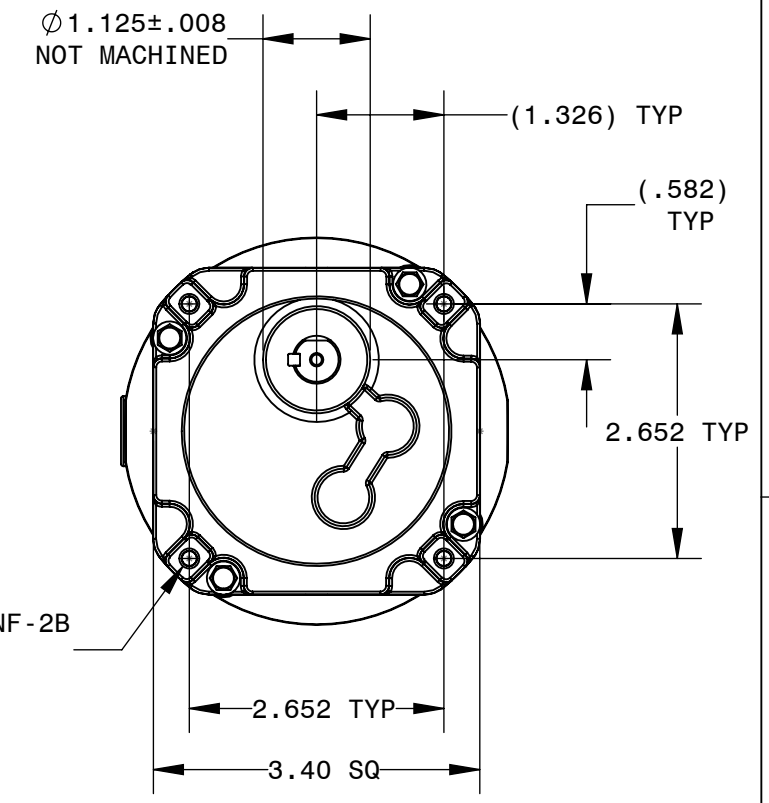

BODINE ELECTRIC COMPANY

PART NO./REV:	INFM0192	A
DESCRIPTION:	GEARMOTOR 34R6BE-Z2	
SHEET:	1/1	UNLESS OTHERWISE SPECIFIED:
SCALE:	1:2	UNITS ARE IN INCHES [mm]
		TOLERANCES: .XX:±.01 .XXX:±.005
B		ANGLES: X°:±3° X.X°:±0.5°

REPRESENTATIVE OF MODEL NUMBER(S):
2227 2228