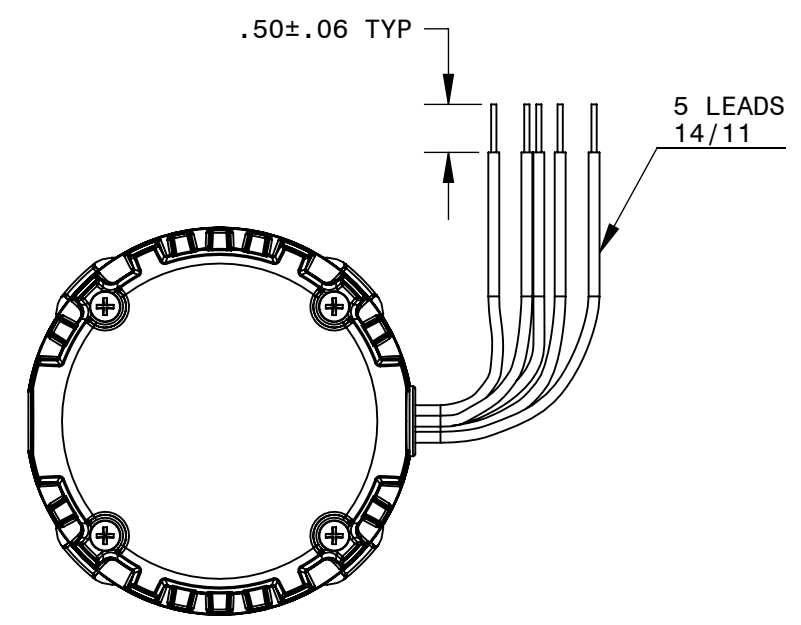

BODINE ELECTRIC COMPANY

PART NO./REV:	INFM0192	A
DESCRIPTION:	GEARMOTOR 34R6BE-Z2	
SHEET:	1/1	UNLESS OTHERWISE SPECIFIED:
SCALE:	1:2	UNITS ARE IN INCHES [mm]
		TOLERANCES: .XX:±.01 .XXX:±.005
B		ANGLES: X°:±3° X.X°:±0.5°

REPRESENTATIVE OF MODEL NUMBER(S):
2227 2228